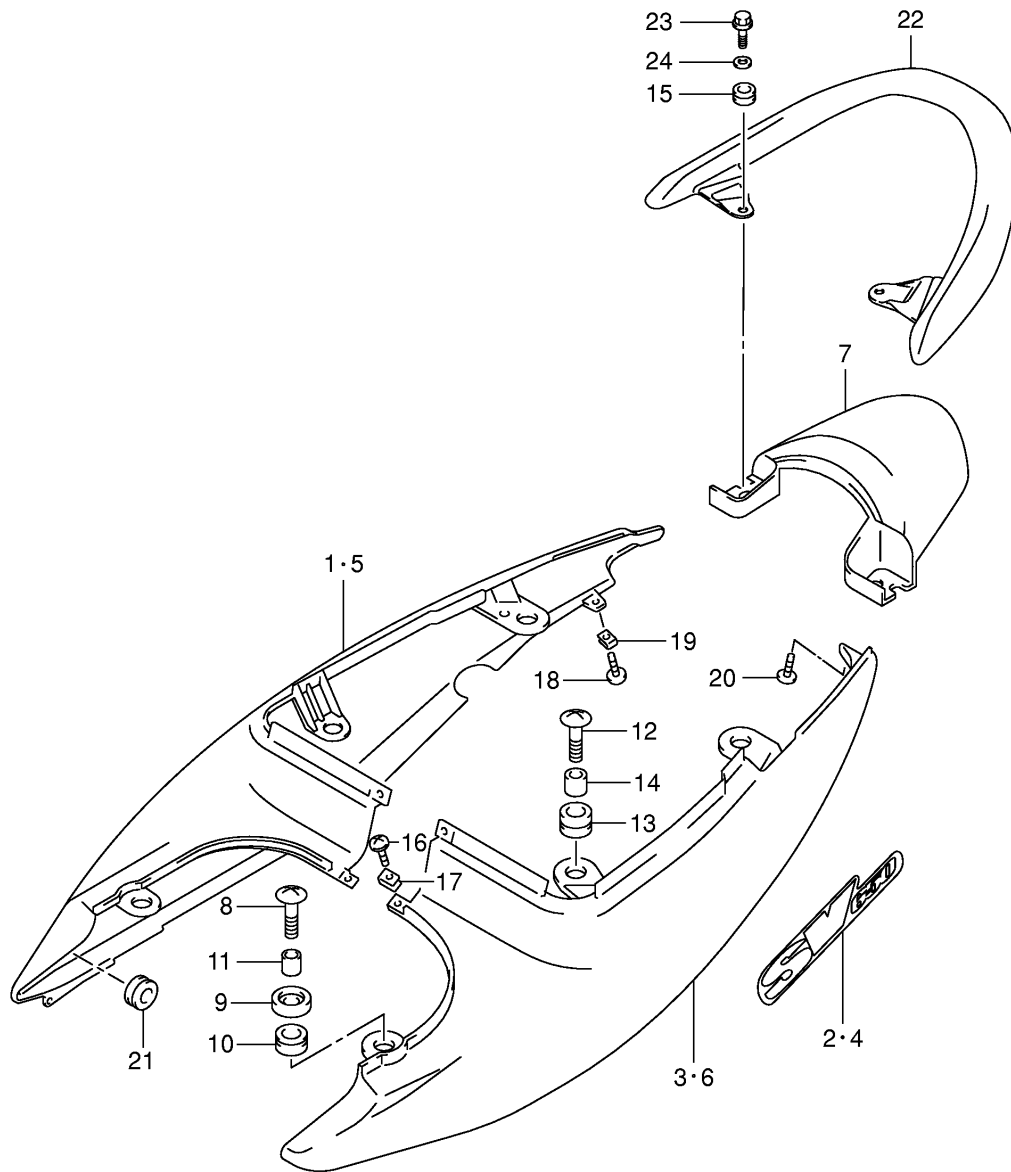

Ref No	Part No	Description
2	68165-20F00-N9W	. Emblem, Tail Cover,sv650
2	68165-20F00-N9Y	. Emblem, Tail Cover,sv650
2	68165-20F00-N9V	. Emblem, Tail Cover,sv650
2	68165-20F00-N9Z	. Emblem, Tail Cover,sv650
4	68165-20F00-N9W	. Emblem, Tail Cover,sv650
4	68165-20F00-N9Y	. Emblem, Tail Cover,sv650
4	68165-20F00-N9V	. Emblem, Tail Cover,sv650
4	68165-20F00-N9Z	. Emblem, Tail Cover,sv650
7	45503-19F50-35W	Cover, Seat Tail Center (gray)
7	45503-19F50-Y7L	Cover, Seat Tail Center (black)
8	09136-06083	Screw, Front (6x30)
9	47116-19F00	Cushion, Fr Upper (10x28x13)
10	47115-19F00	Cushion, Fr Lower (10x22x15)
11	09180-06294	Spacer (6.5x10x15.70)
12	09136-06105	Screw, Center (6x20)
13	09320-10045	Cushion (10x28x19)
14	09180-06286	Spacer (6.5x10x9.4)
15	47115-05F00	Cushion, Rear (15x28x12)
16	03241-15123	Screw
17	09148-05038	Nut
18	03241-15123	Screw
19	09148-05038	Nut
20	03242-04103	Screw
21	09320-08018	Cushion (8x26x7)
22	46210-19F50-291	Handle, Pillion Rider (black)
23	01551-08253	Bolt
24	09160-08126	Washer